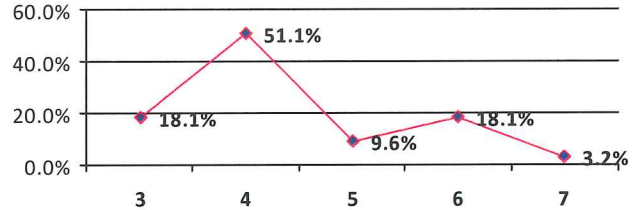

# Site Summary

Name: South

School\_type: HS

Status: Open

Status\_date:

Address: 3131 19 Ave S, Minneapolis 55407-1901

**Classrooms**

Year	Building Phase	Sqft
1970	Construction	236,552
1987	Addition	1,609
1989	Addition	430
1995	Fuel Oil Tanks	0
1996	Assistive Listening Kits	0
1996	Haz Mat Removal	0
1997	Addition	40,252
1997	Haz Mat Removal	0
1997	Science/Tech Prep / Running Track Rehab	0
1998	Folding Partition & Bleachers	0
1998	Haz Mat Removal	0
1998	Technology	0
1999	Misc. ADA/Fire/Life / Elevator Upgrade	0
1999	Technology	0
2000	Bleacher Upgrade	0
2000	Haz Mat Removal	0
2000	Technology	0
2001	Food Svc. Upgrade / Roof Replacement	0
2001	Haz Mat Removal	0
2002	Haz Mat Removal	0
2002	HVAC Upgrades / Remodel Auto Shop	0
2003	Small Learning Center	0
2003	South Chiller	0
2004	Floor Covering Replacement (In Progress)	0
2004	Running Tracks (In progress)	0
2006	Auditorium (In progress)	0
	<b>Wgtd Age</b>	34.98